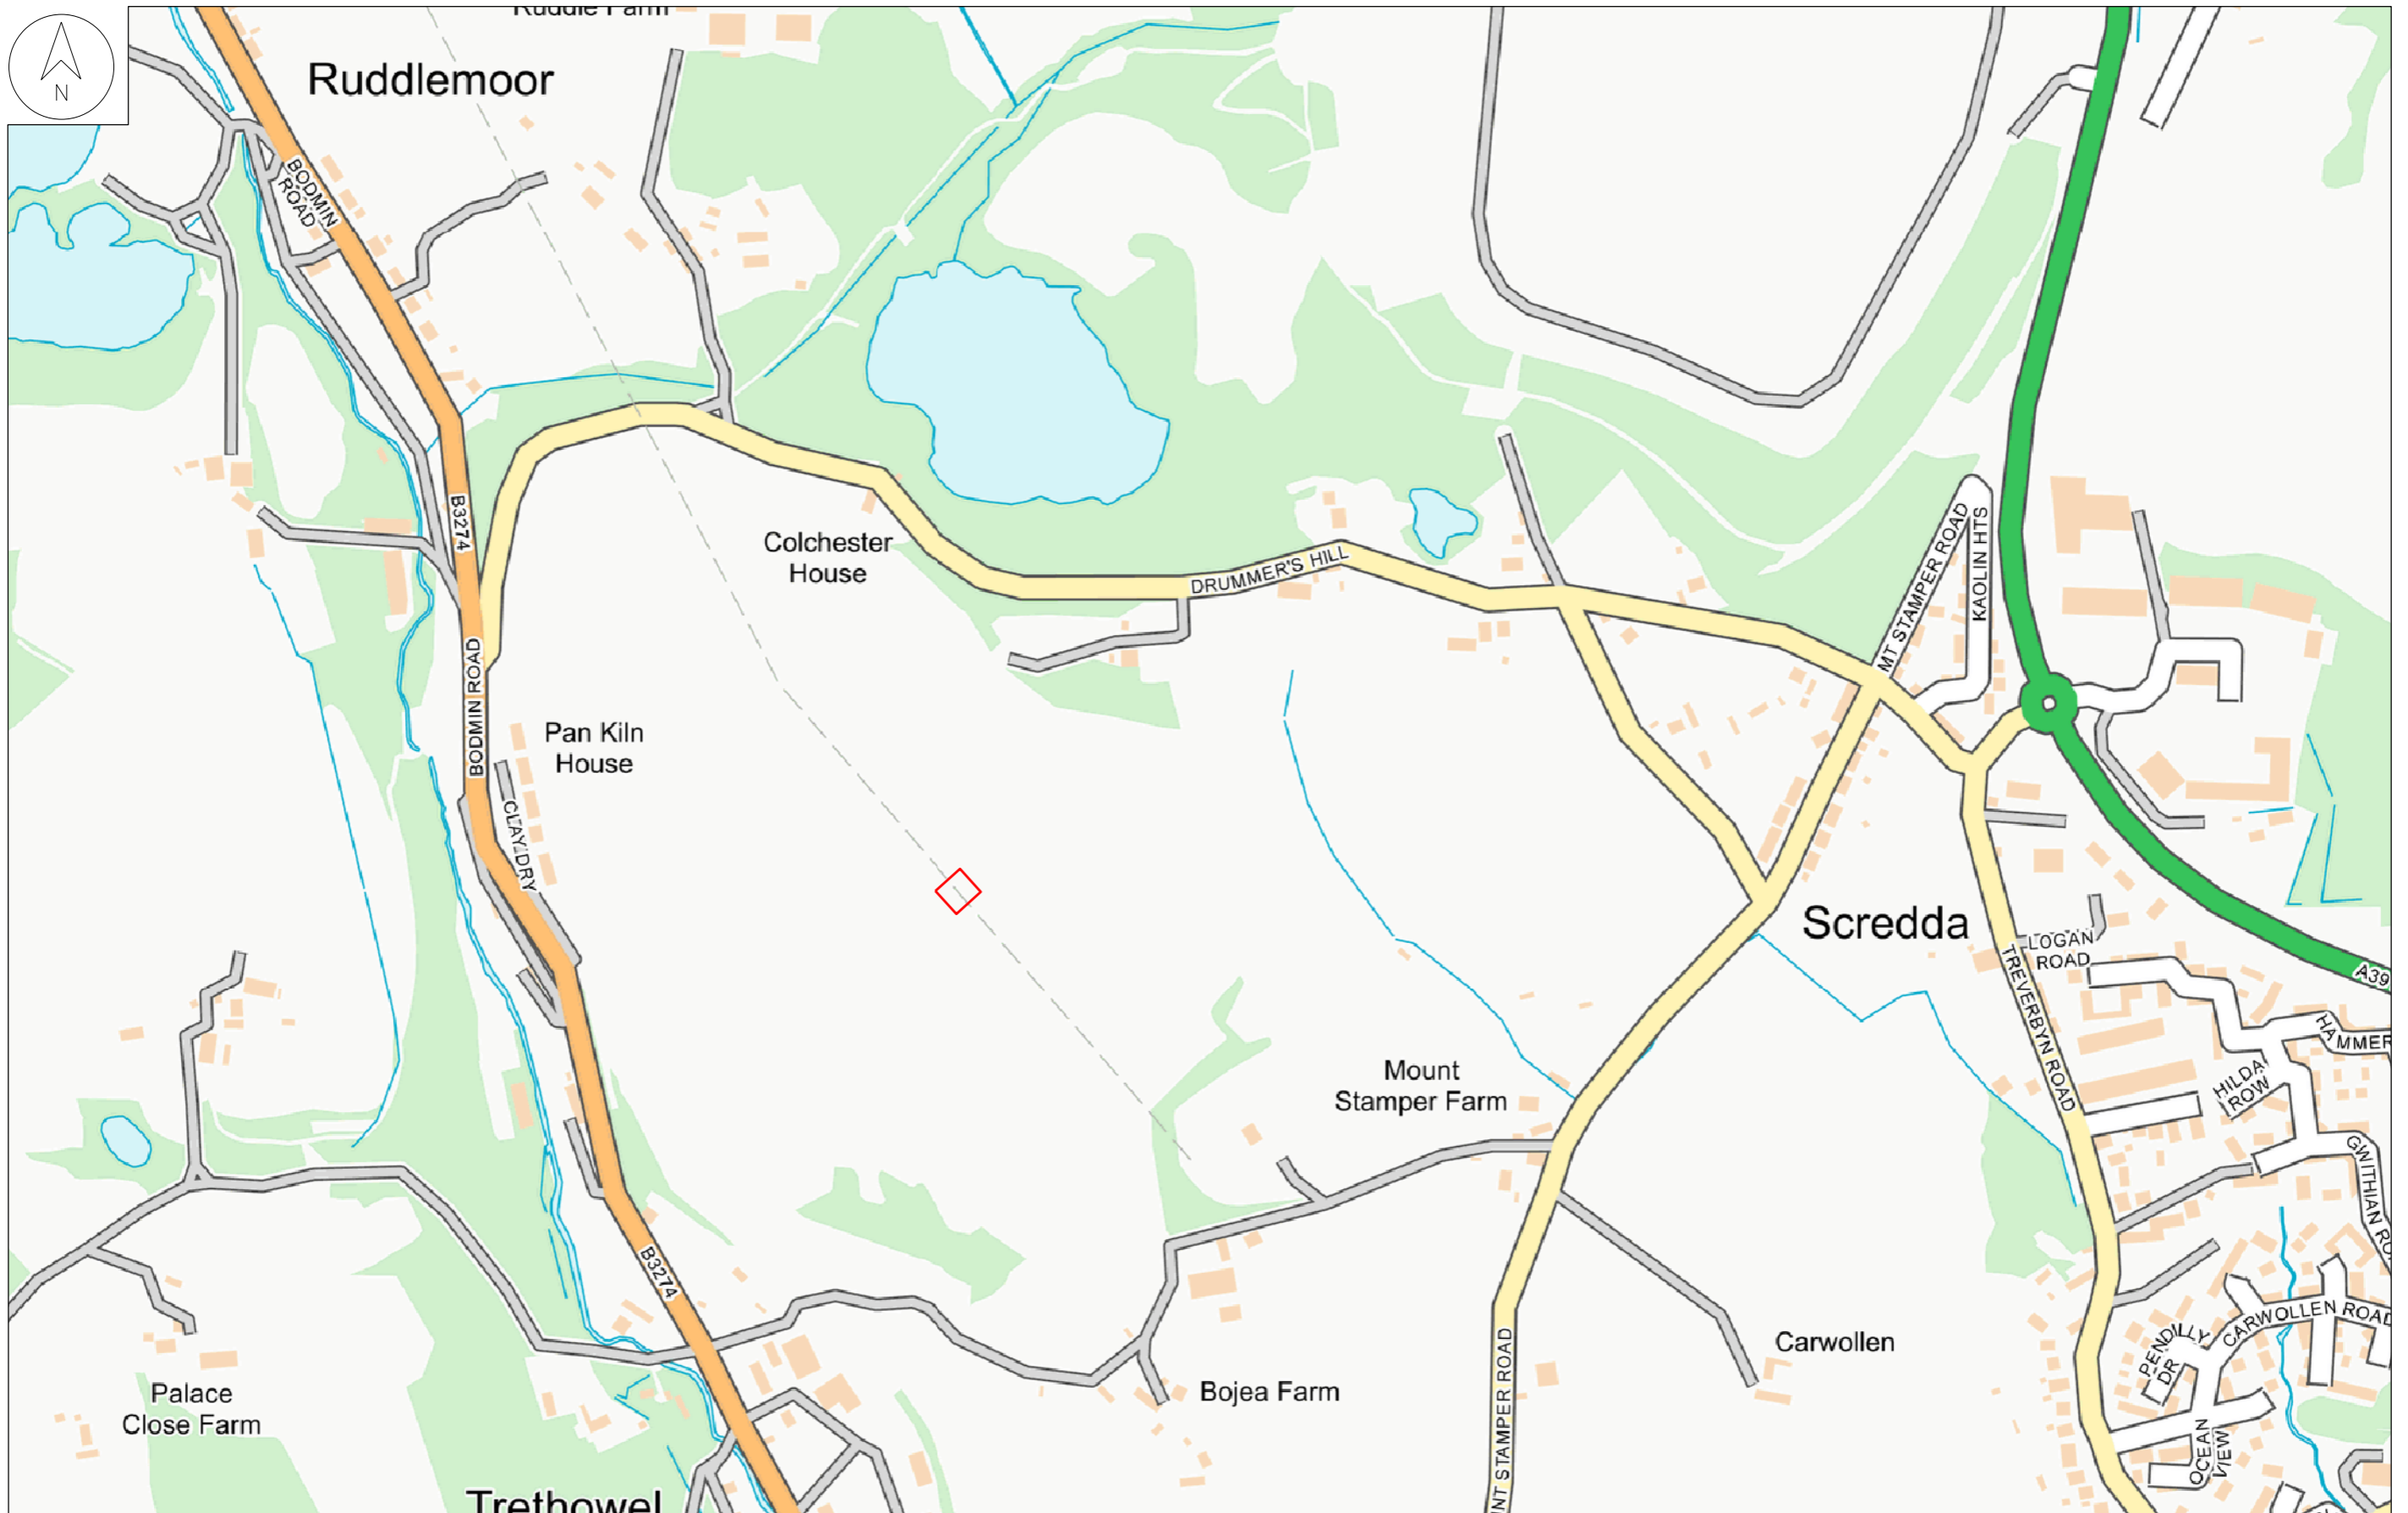

Based upon the Ordnance Surveys map with the permission of the Controller of His Majesty's Stationery Office, Crown Copyright Reserved.  
 National Grid Electricity Distribution, Avonbank, Feeder Road, Bristol, BS2 0TB. License No. 100022432.  
 CARE SHOULD BE EXERCISED TO ENSURE THE PRECISE POSITION OF THE NGED APPARATUS IF WORK IS TO BE EXECUTED IN ITS VICINITY. If in doubt, contact your local NGED office.

TITLE:  
 DRAWN BY:  
 DATE: 08/05/2026 @ A3  
 SCALE 1:5000  
 PLOT CENTRE: 201476.328,054531.916